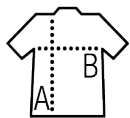

Quality

JERSEY 150
100% combed Ringspun cotton

Style

Short sleeves
Fitted cut
Cut and sewn
Chambray taped neck

Available sizes

Sizes	S	M	L	XL	XXL	3XL
A/B	70/49	72/51	74/53	76/55	78/57	78/59

Available colours

White / Navy

White / Red

Ash / Lemon

Packaging

Carton size : 54 x 38 x 18 cm

Weight per carton : 8.00 kg

Related products

SOL'S MILES KIDS
01400